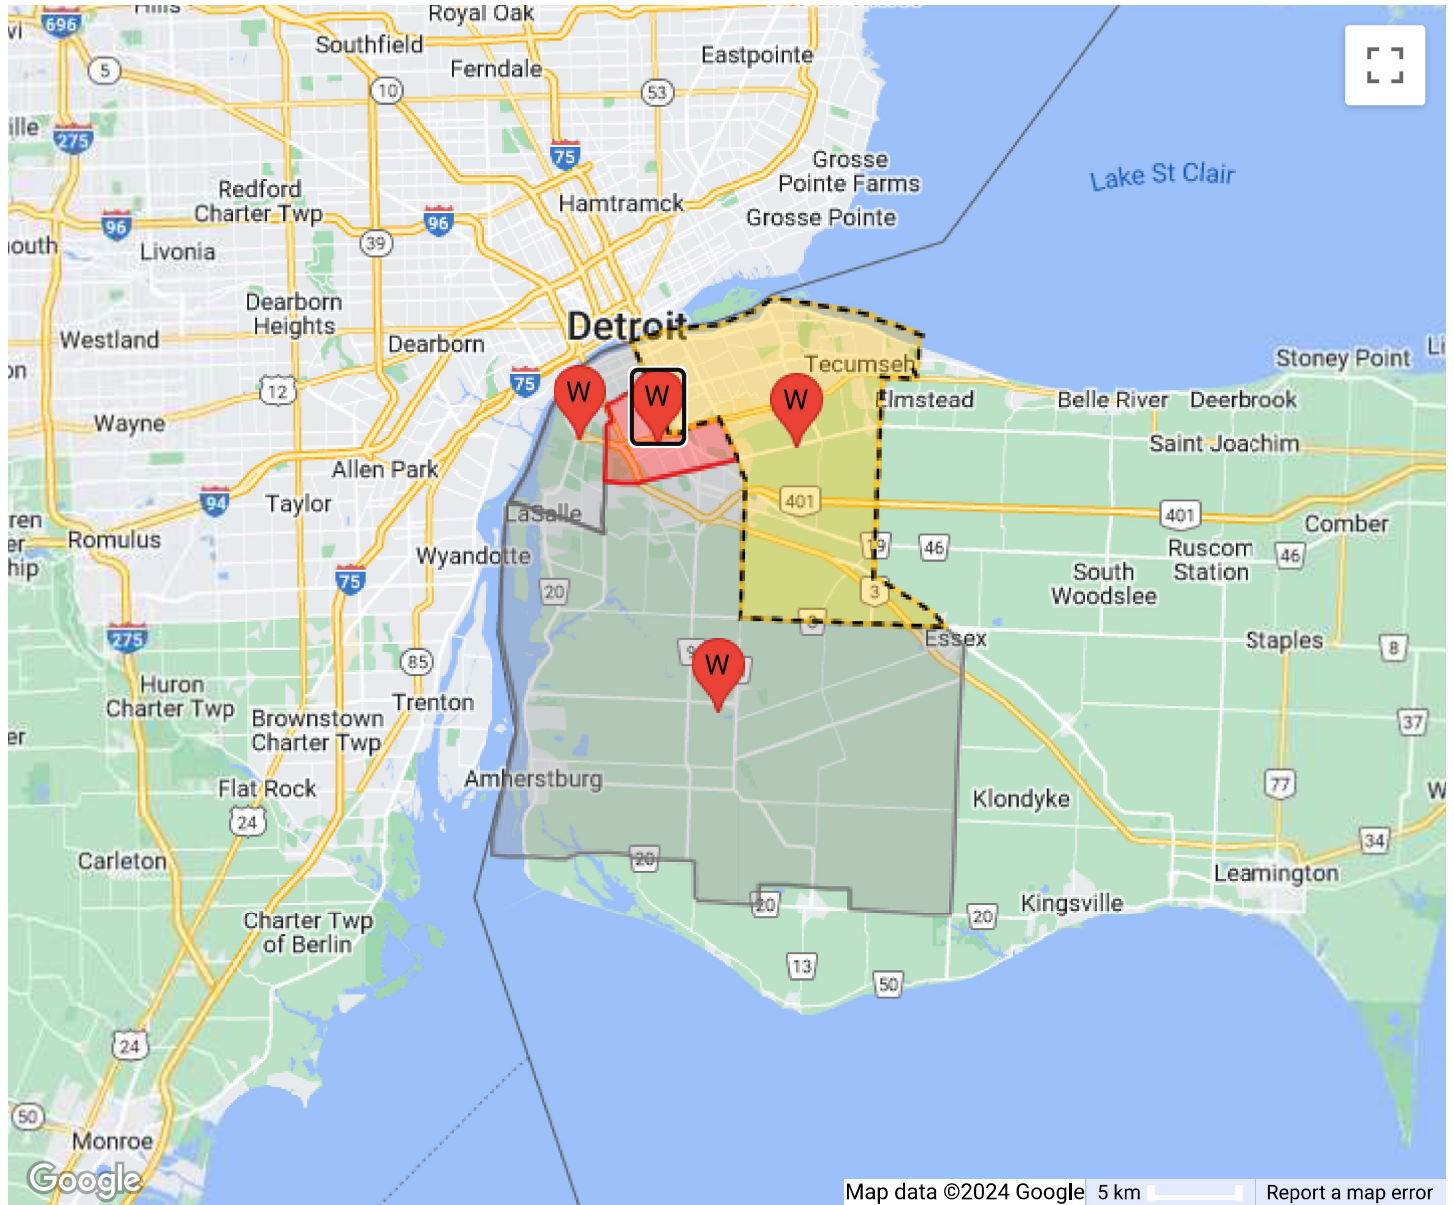

View League Boundary Map

Select Boundary Map Type:

Baseball Softball (Program not offered) Challenger Division (Program not offered)

Show All Leagues in District

League boundary populations are determined using U.S. Census Bureau data combined with projections derived from past trends to forecast the total population for the current year. Little League uses Esri Demographics, an industry-leading GIS data provider to source league boundary populations with a high level of accuracy.